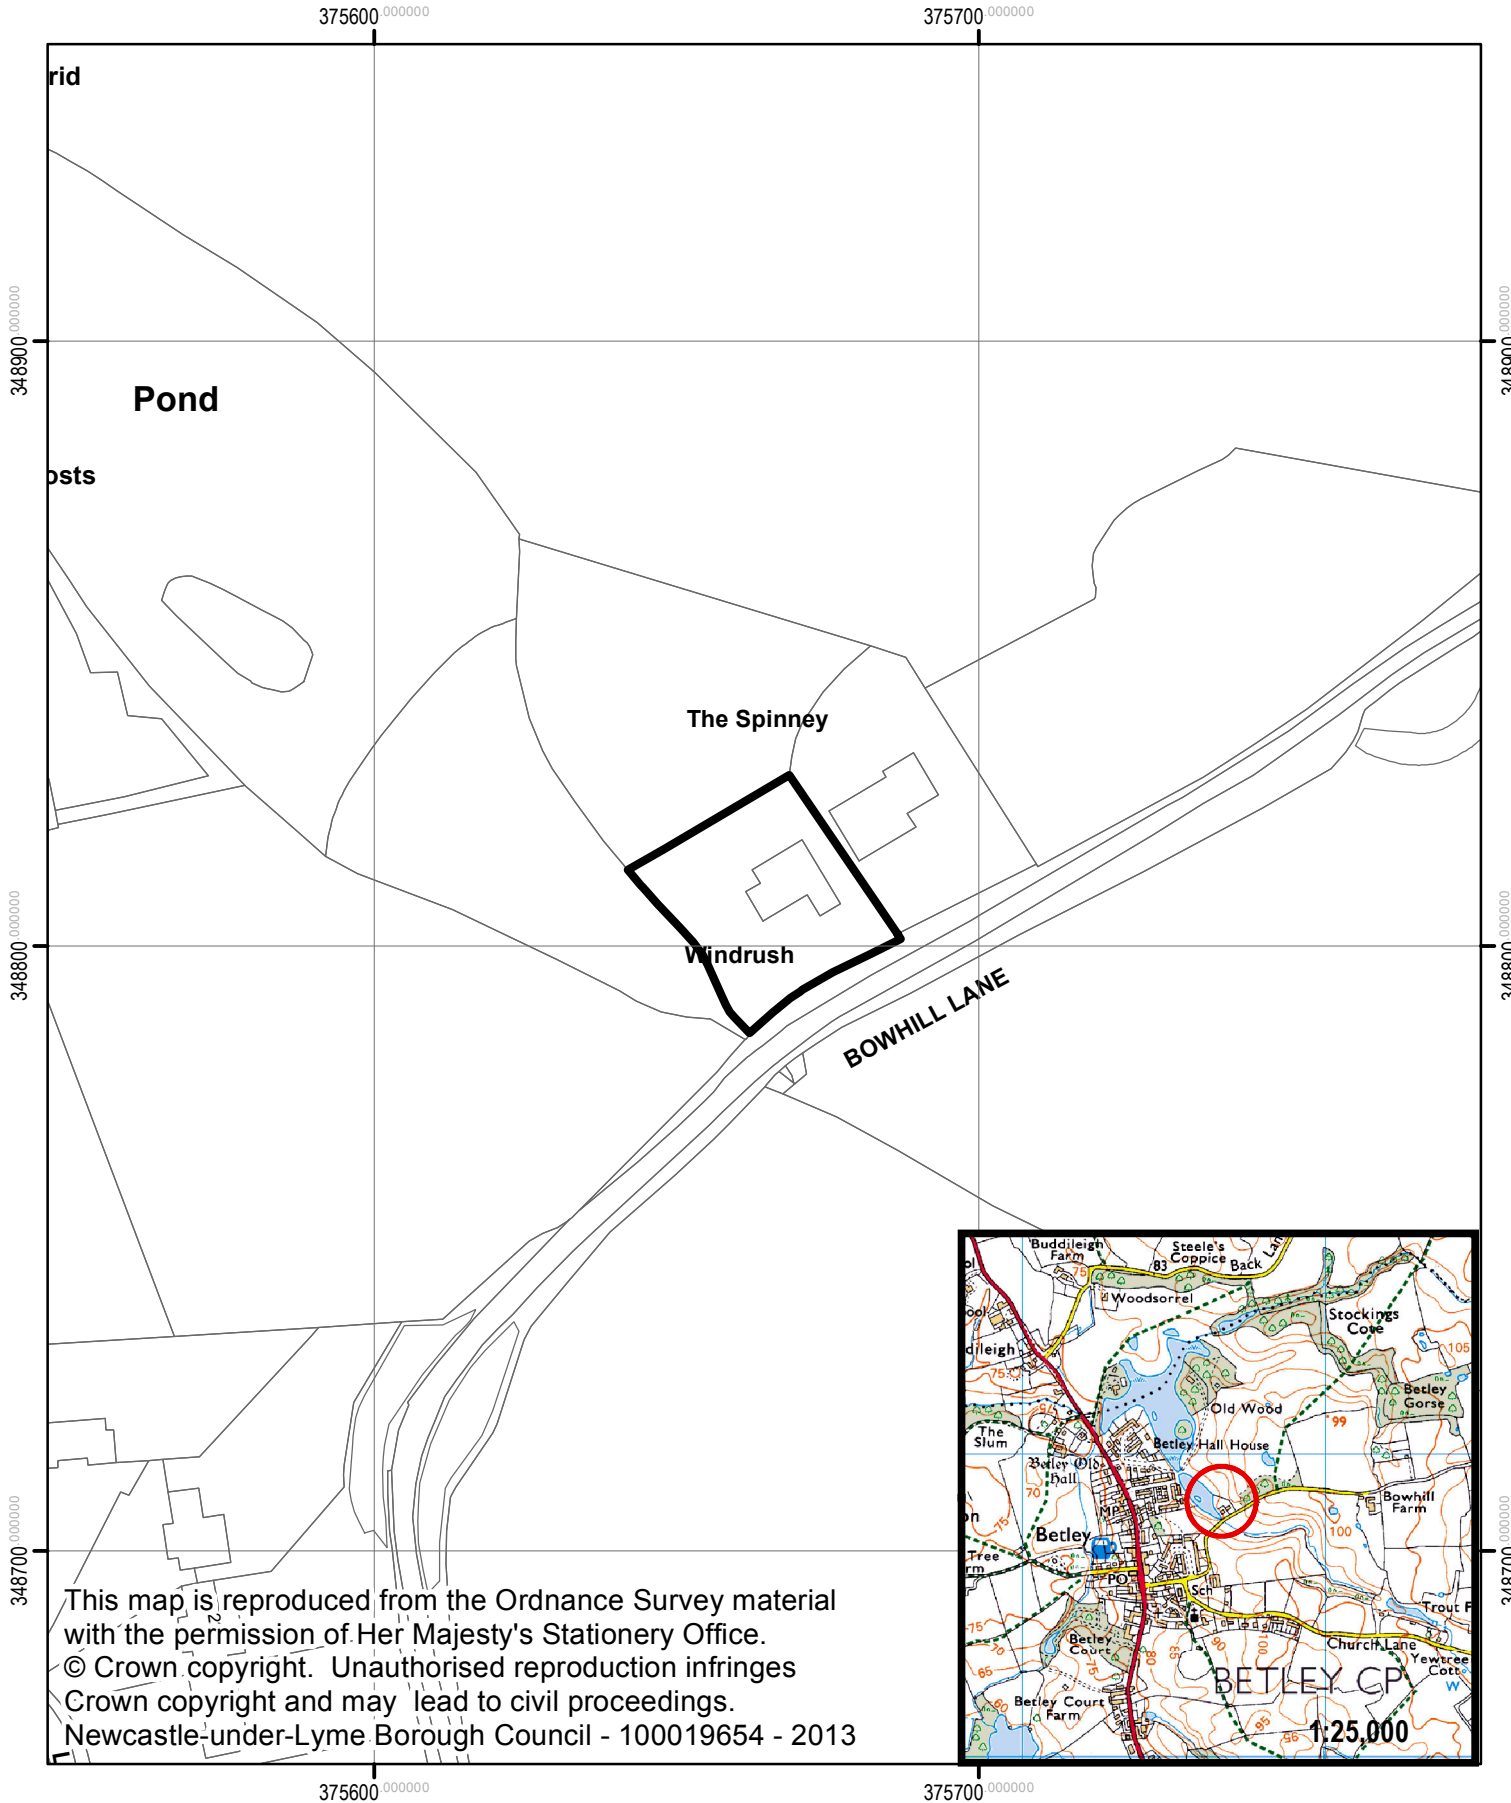

14/00433/FUL
Windrush, Bowhill Lane, Betley

NEWCASTLE-UNDER-LYME
BOROUGH COUNCIL

This map is reproduced from the Ordnance Survey material with the permission of Her Majesty's Stationery Office.
© Crown copyright. Unauthorised reproduction infringes Crown copyright and may lead to civil proceedings.
Newcastle-under-Lyme Borough Council - 100019654 - 2013